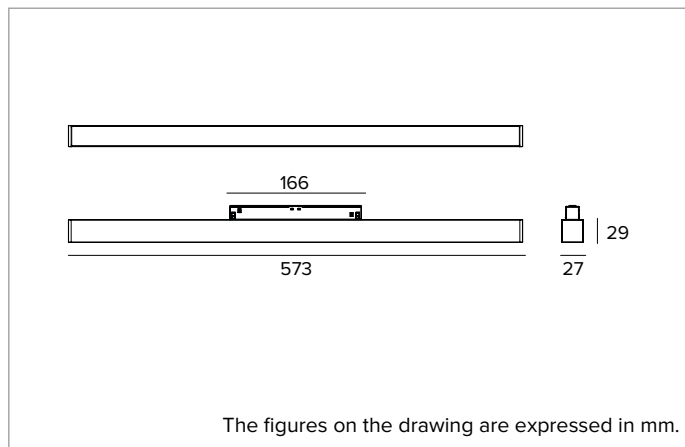

1T6624EL | FORTYEIGHT Logico 30

Low voltage linear LED fixture for track installation

		4000K	H(m)	D(m)	E _{max} (lx)
		Ra90		104°	
Fixture Power	13W	1	2.55	379	
Source Flux	1600lm	2	5.09	95	
Fixture Flux	996lm	3	7.64	42	
Efficacy	77lm/W	4	10.19	24	
TS1075	I _{max} =237cd/klm	I _{max}	379cd	5	12.74

Colour and finish: Plaster white

Dimensions: L=573mm

Weight: 0.37Kg

Version: ON-OFF

Degree of protection: IP20

ELECTRICAL CHARACTERISTICS

Electronic ON-OFF power supply for track.

Fixture Power: 13W